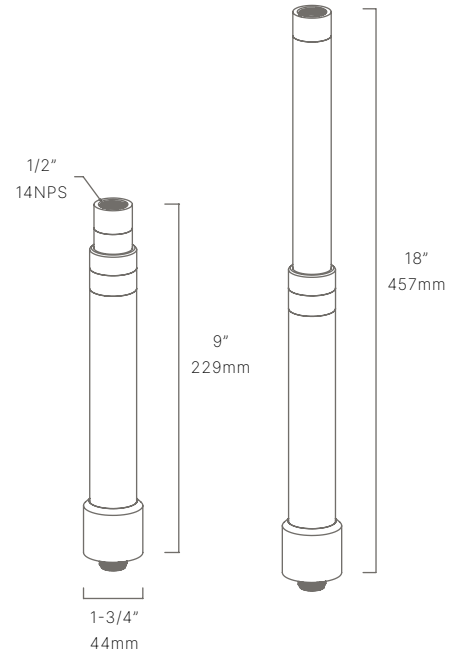

AURORALIGHT

PROJECT: _____

SKU #: _____

TYPE: _____

EXTENDABLE RISER

RSR186218

The Extendable Riser, part of a complete line of risers from Auroralight, takes quality and innovation to new heights! The Riser equips designers and installers with a quality solution for maturing shrubs or thick ground covers that are overtaking light fixtures and hindering performance.

- Perfect for maturing shrubs and thick ground covers
- Ideal for lightweight and heavyweight fixtures

CONFIGURATOR:

RSR186218	FINISH
( ) = Most common configuration	☐
	(NAT) Natural Brass
	(BLP) Bronze Living Patina
	(BLPX) Extra Dark BLP
	(NI) Nickel PVD

AVAILABLE FINISHES:

DIMENSIONS	Min. H9" Max H18"
VOLTAGE	12V
FINISH	Included Natural
MATERIAL	Brass & Copper

*For complete warranty terms, please visit: www.auroralight.com/warranty/

P. 760.931.2910

O. 2742 Loker Ave. W Carlsbad CA 92010

W. www.auroralight.com

MADE IN USA
WITH DOMESTIC & IMPORTED MATERIALS